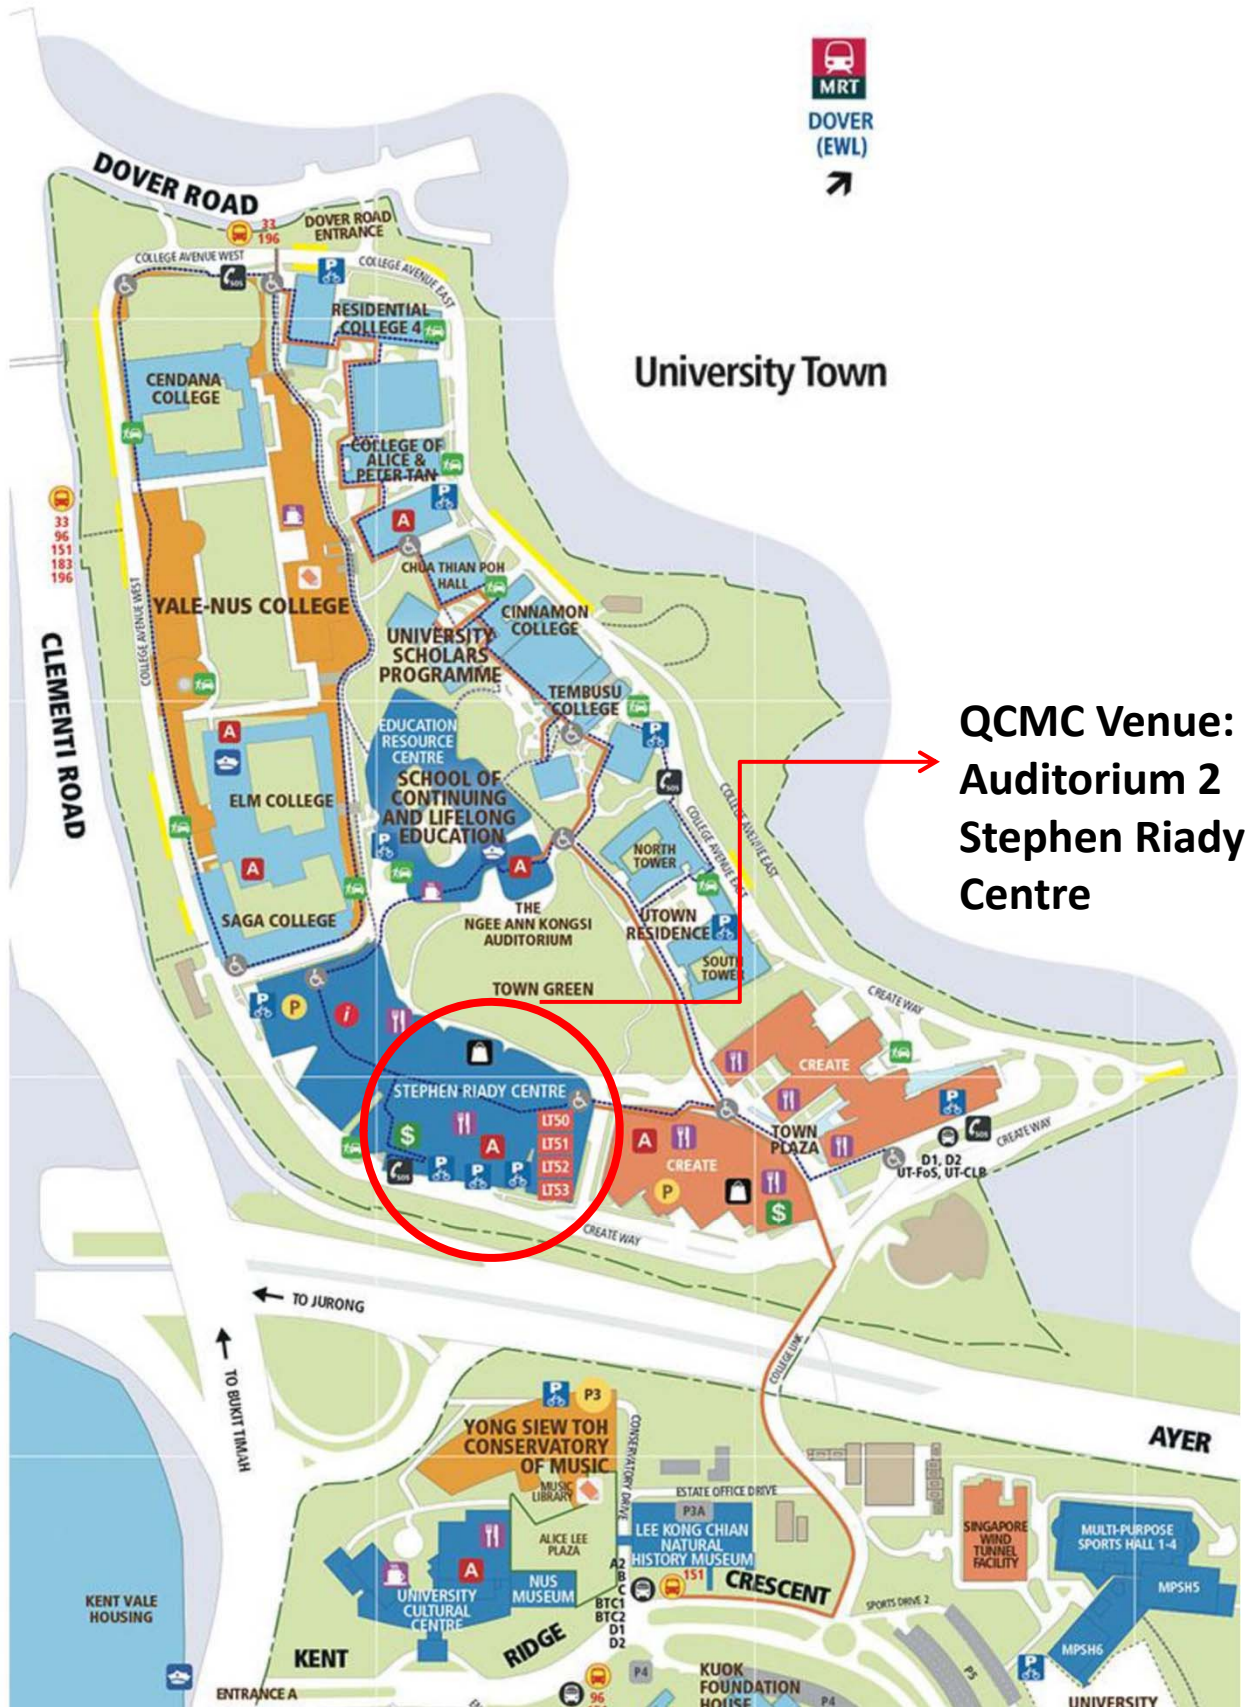

# Kent Ridge Campus

University Town

QCMC Venue:  
Auditorium 2  
Stephen Riady  
Centre

TO JURONG  
TO BUKIT TIMAH

KENT VALE HOUSING

ENTRANCE A

YONG SIEW TOH CONSERVATORY OF MUSIC

MUSIC LIBRARY

ALICE LEE PLAZA

UNIVERSITY CULTURAL CENTRE

NUS MUSEUM

LEE KONG CHIAN NATURAL HISTORY MUSEUM

CRESCENT

KUOK FOUNDATION HOUSE

SINGAPORE WIND TUNNEL FACILITY

MPSH5

#### RETAIL & DINING OUTLETS

Bookhaven Level 1  
 Butter My Buns (within Bookhaven) Level 1  
 FairPrice Xpress Level 1  
 Flavours@UTown (food court) Level 2  
 Fortune Village Level 1  
 Guardian Level 1  
 Hair Infinity Level 1  
 Liang Seng Sports Level 1  
 Pizza Hut Express Level 1

### Town Plaza